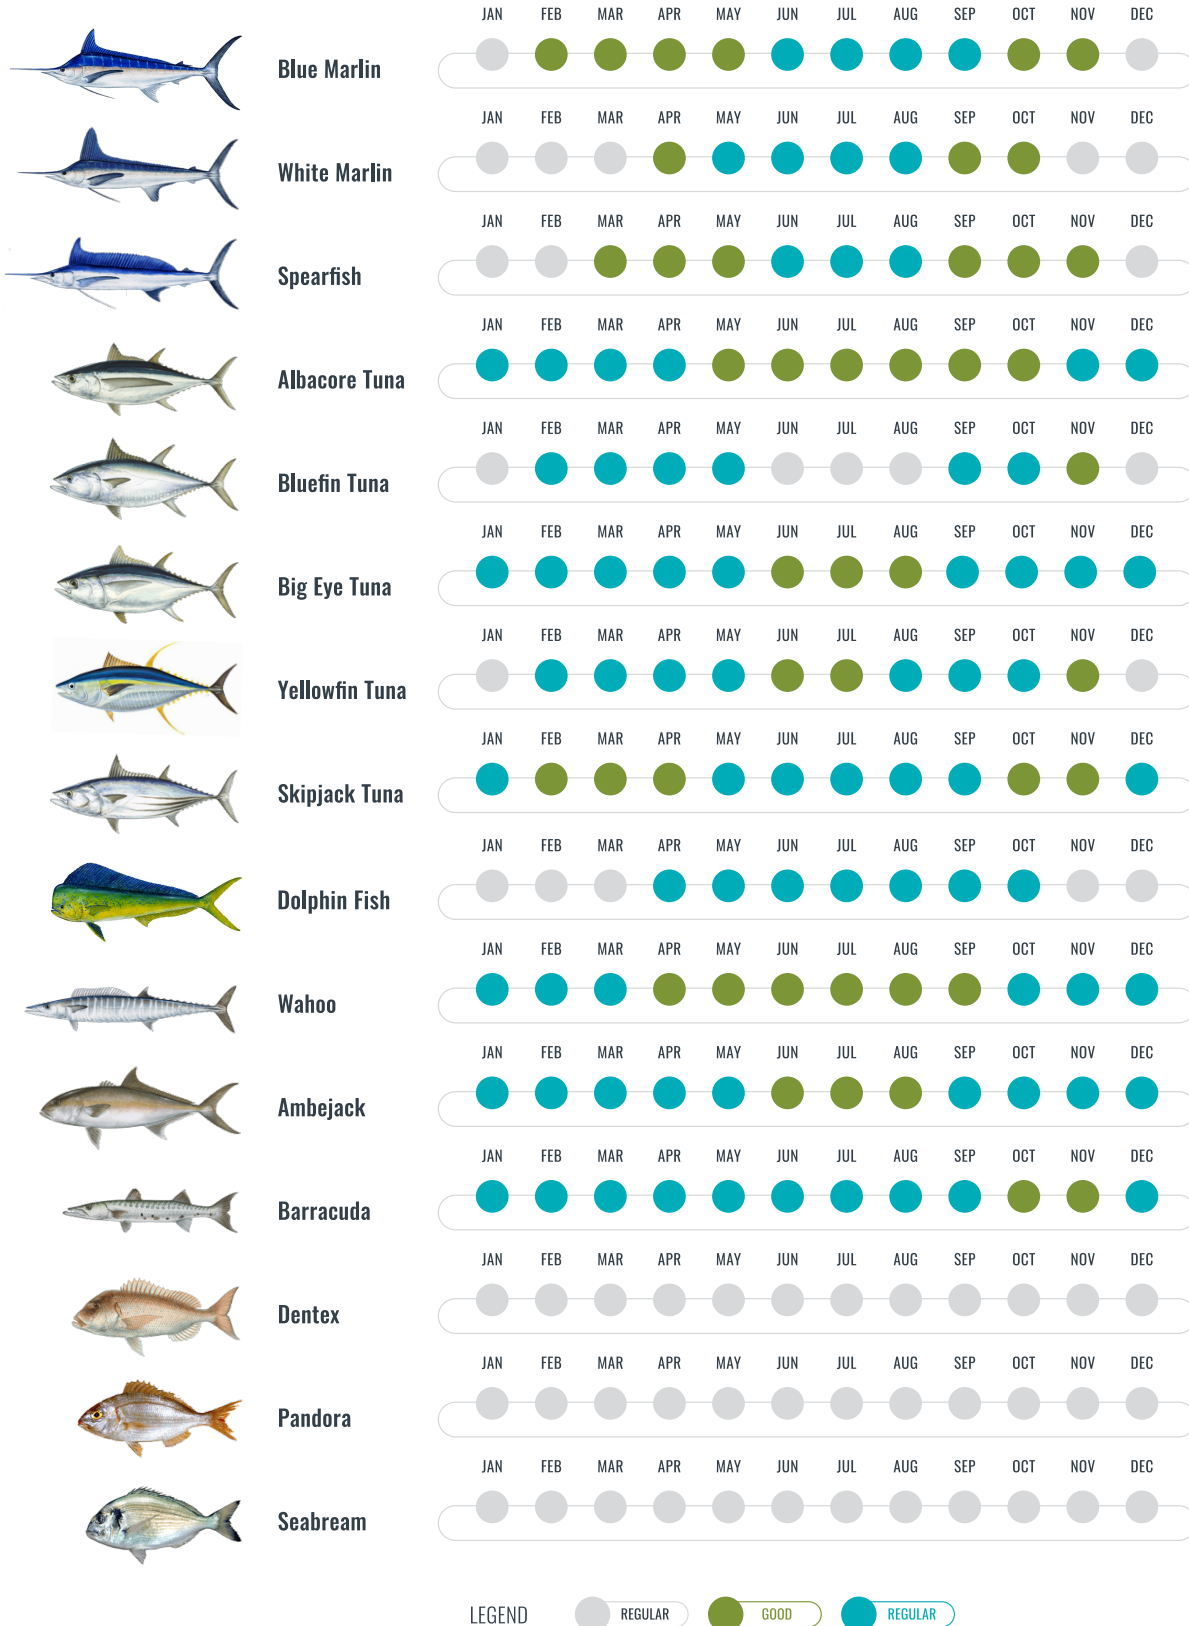

Royal Garden

SPORTFISHING

FISHING CALENDAR

FISHING CALENDAR

LEGEND REGULAR GOOD REGULAR